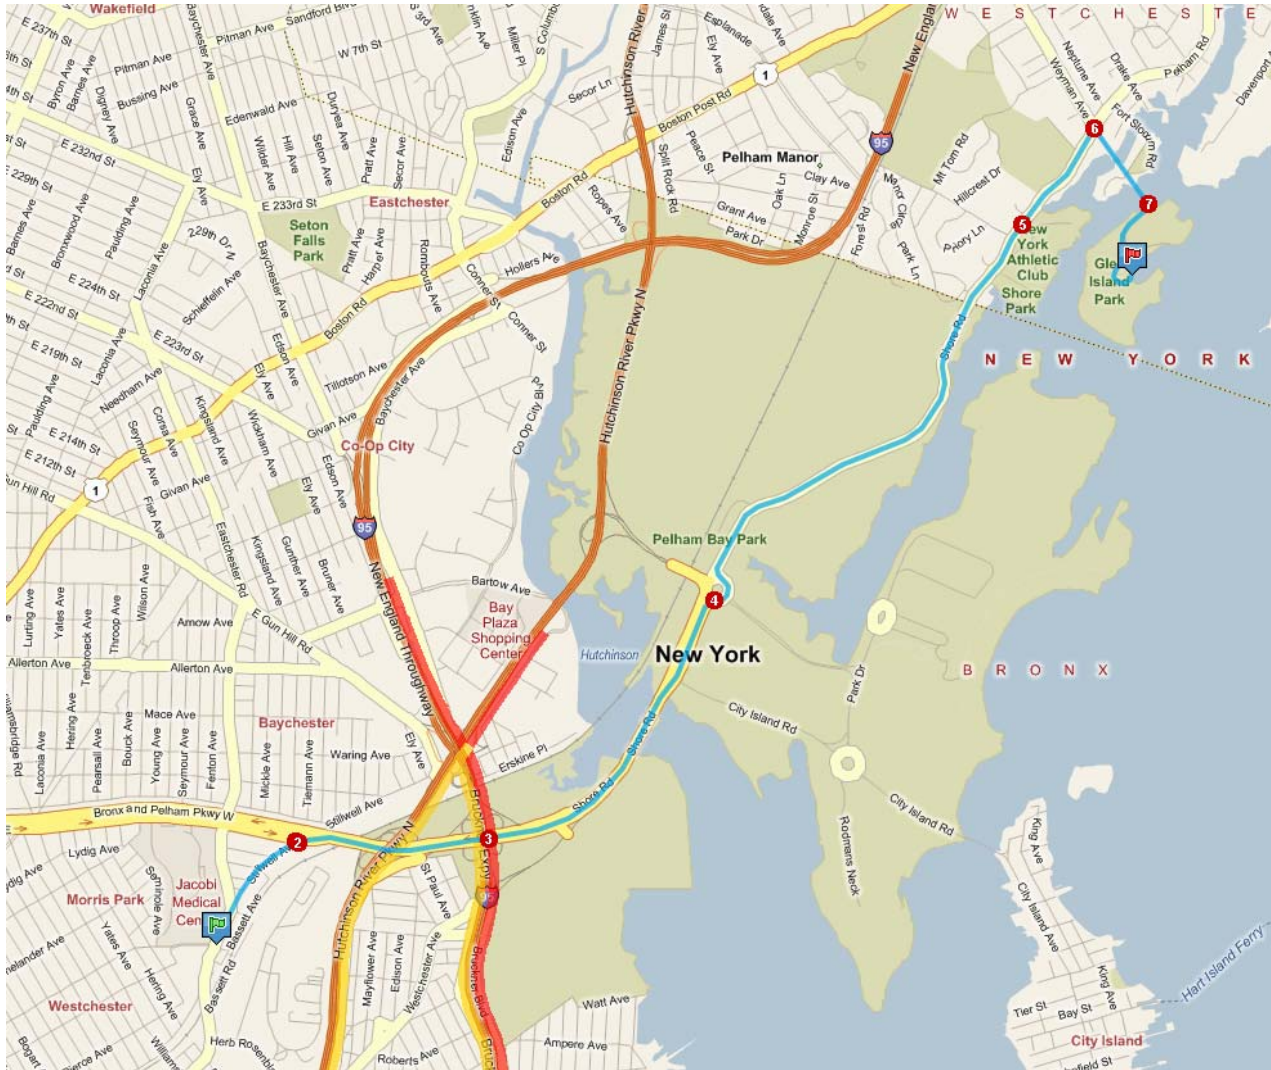

**AECC Advances Meeting
Glen Island Harbour Club
New Rochelle, NY
914-636-6500**

Driving directions from Einstein:

Depart Eastchester Rd (northeast) (0.5 mi)

Bear RIGHT (east) onto Pelham Pkwy S

Bear LEFT (east), and then bear RIGHT (east) onto Bronx and Pelham Pkwy E (0.7 mi)

Bear LEFT (east) onto Shore Rd (1.2 mi)

Pass through 1 roundabout (1.9 mi)

Continue northeast on Pelham Rd (0.4 mi)

Turn RIGHT (southeast) onto Glen Island Approach (0.3 mi)

Continue southeast on road (0.4 mi)

Arrive at Glen Island Park. Follow signs inside park to Glen Island Harbour Club