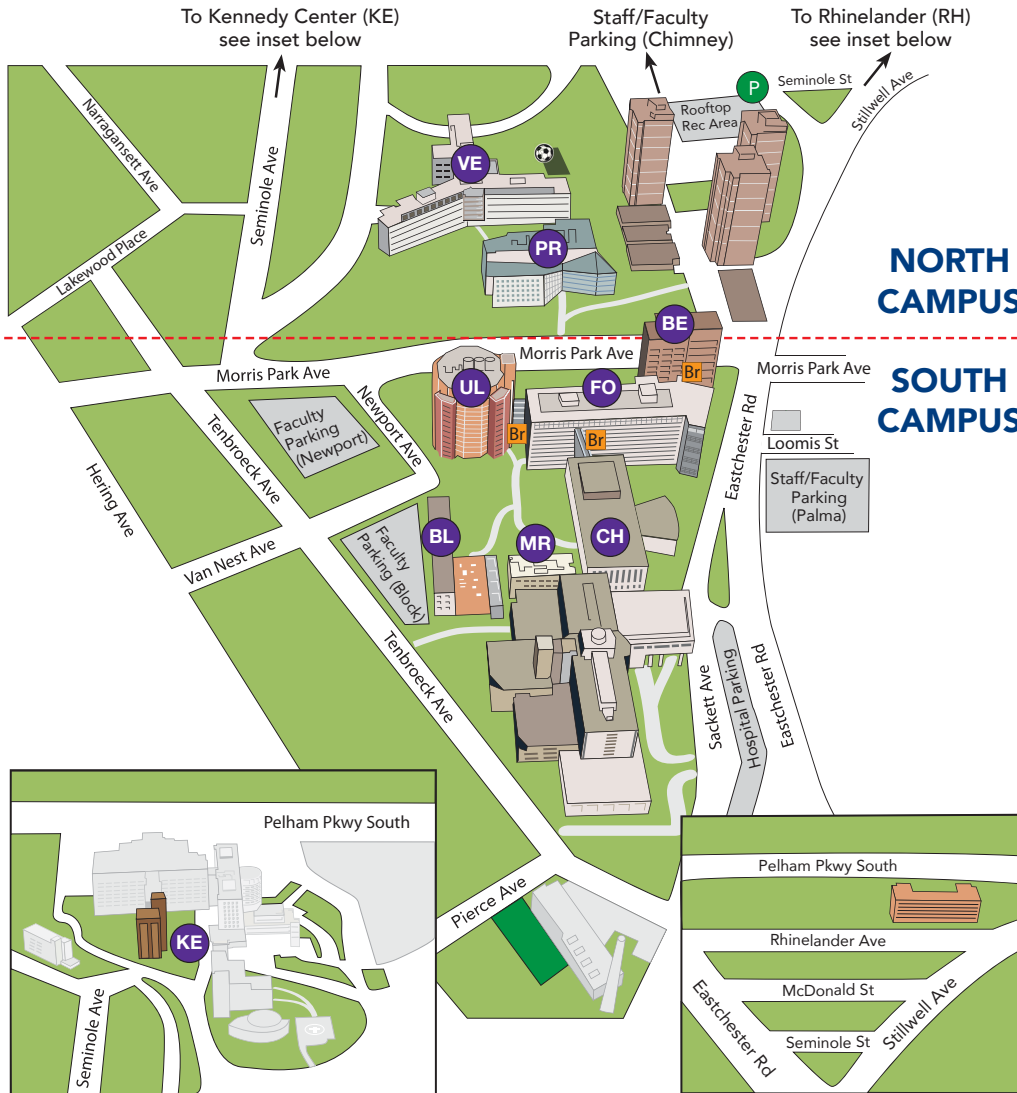

## Gender Neutral Bathrooms

Rose F. Kennedy Center is located north of Van Etten, amid Jacobi Medical Center Buildings

Rhinelanders Residence Hall (additional housing)

Building	Floor
BE Belfer Educational Center for Health Sciences . . . . .	B
BL Harold and Muriel Block Building. . . . .	B, 1, 2, 4, 5, 6
CH Chanin Institute for Cancer Research. . . . .	2, 6
FO Forchheimer Medical Science Building . . . . .	B, G, 1, 8
KE Rose F. Kennedy Center. . . . .	1, 8
MR Gruss Magnetic Resonance Research Center . . . . .	1, 2, 3
PR Price Center for Genetic and Translational Research. . . . .	B, M
UL Ullman Research Center for Health Sciences . . . . .	B, 1
VE Van Etten Building. . . . .	B, 1, 2, 3, 4, 6